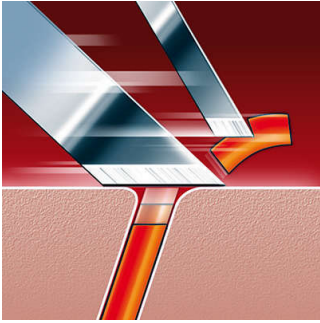

- Super Lift & Cut technology

Shaves even the shortest stubble

- Precision Cutting System

Adjusts to every curve of your face and neck

- Reflex Action system

A fast and close shave

- Speed-XL shaving heads for a fast and close shave

Rinses clean in seconds

- FastRinse with anti-bacterial coating inside

PHILIPS

Electric shaver
With battery level indicator

Highlights

Super Lift & Cut technology

The dual blade system of this electric shaver lifts hairs to cut comfortably below skin level.

Reflex Action system

Automatically adjusts to every curve of your face and neck.

Precision Cutting System

The electric shaver has ultra thin heads with slots to shave the long hairs and holes to shave even the shortest stubble.

SmartTouch Contour-following

Constantly keeps the 3 shaving heads in close contact with your skin for a fast and efficient shave.

FastRinse

Anti-bacterial coating inside the shaving unit ensures that the shaver is rinsed clean in seconds.