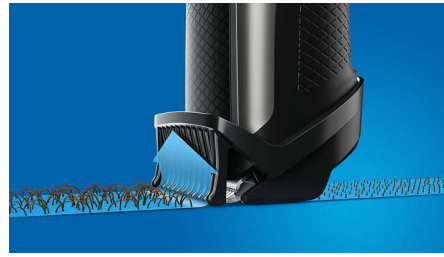

40 adjustable length settings for beard and hair

Cut to the exact length you're after with this cordless beard trimmer. Just spin the zoom wheel to one of 40 length settings in 1/128" (0.2mm) increments.

DualCut

Get a fast and even trim with Philips beard trimmer for men, with self-sharpening steel blades and 2x as many blades, thanks to DualCut.

Lift & Trim PRO system

Stubble doesn't stand a chance. The Lift&Trim Pro system captures all your low-lying hairs and lifts them up toward the blades for a precise cut – whilst still being an ideal trimmer for long beards too.