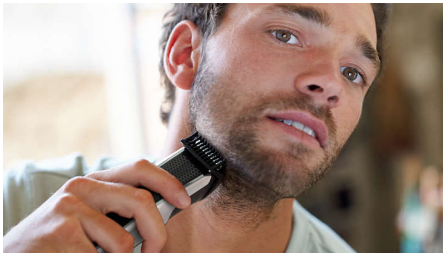

One pass even trim

Beard and hair trimmer

The Philips Norelco Beard and Hair Trimmer 5500 is a premium beard and stubble trimmer which also cuts hair. Designed for an even trim from any angle and features 40 adjustable lengths, DualCut steel blades and 90 minutes of lithium-ion run time.

Easy to use

- Cordless use for up to 90 mins

Cutting performance

- One pass, even trim

Even trimming results

- Trims evenly and captures low-lying hairs

Precision and control

- Adjusts to different length settings

Built to last

- Warranty for purchase protection

Highlights

Specifications

One pass even trim

Never miss a spot again with the Philips Beardtrimmer Series 5000. Our inbuilt Lift&Trim system picks up low-lying hairs and rounded combs trim at an even length.

DualCut

Get a fast and even trim with Philips beard trimmer for men, with self-sharpening steel blades and 2x as many blades, thanks to DualCut.

Lift & Trim PRO system

Stubble doesn't stand a chance. The Lift&Trim Pro system captures all your low-lying hairs and lifts them up toward the blades for a precise cut – whilst still being an ideal trimmer for long beards too.