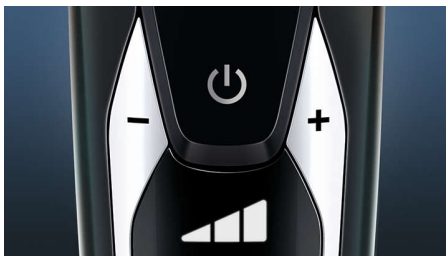

Highlights

V-Track blade system PRO

Get the perfect close shave. The V-Track Precision PRO Blades gently positions each hair in the best cutting position, from 1 day up to 3 day beard and even the flat laying and different length of hairs. Cuts 30% closer* in less strokes leaving your skin in great condition.

8-direction ContourDetectHeads

Follow every contour of your face and neck with 8-directional ContourDetect heads. You'll catch 20% more hairs with every pass. Resulting in an extremely close, smooth shave.

Personal comfort settings

Choose between 3 modes to customize your shave: Sensitive – for a gentle, yet thorough shave. Normal – for a thorough, everyday shave. Fast – for a quick shave that saves you time.