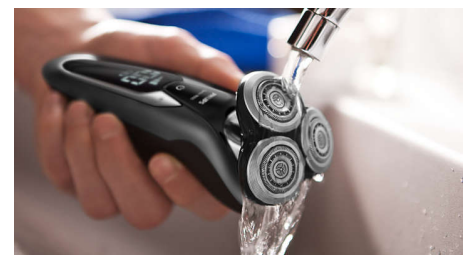

Fully washable shaver

Simply open the shaver head to rinse it thoroughly under the tap.