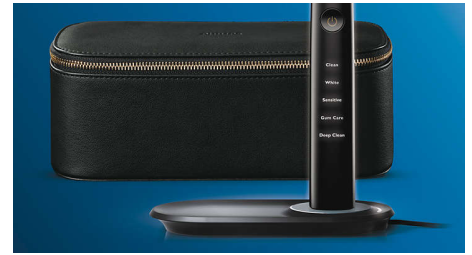

Wireless charging pad

Our innovative wireless charging pad supports not only your toothbrush but also most Qi-enabled devices, including your Qi-enabled smartphone. It also charges your toothbrush up to 2x faster versus the charging glass. Its deluxe travel case enable you to bring your toothbrush as well as its accessories everywhere you go.