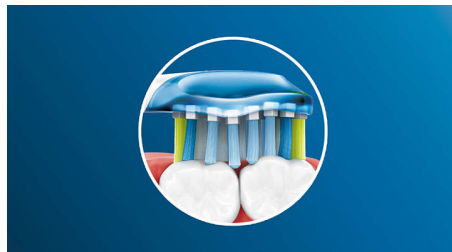

## Look after those gums

With optimal cleaning from your DiamondClean, gums will become healthier in 2 weeks\*. Removing up to 7x more plaque along the gum line than a manual toothbrush\*, you'll get your healthiest smile.

## Up to 2x healthier teeth

Click on our AdaptiveClean brush head for a deep, gentle clean that leaves gums up to 2x healthier than a manual toothbrush. Soft rubber sides flex along every contour of your teeth and gums to absorb any excess pressure. Bristles can then reach deep between teeth giving you a comfortable, effective deep clean.