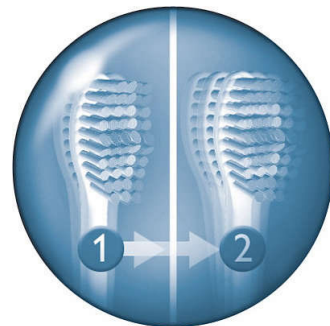

Improves gum health

This Philips Sonicare electric toothbrush provides optimal cleaning between teeth and along the gumline for improved gum health in just two weeks.

SmarTimer

2-minute timer helps ensure dental professional recommended brushing time

Easy-start

Gently increases power over first 12 uses, to ease into the Sonicare experience

Quadpacer

30 seconds interval timer encourages thorough brushing of each quadrant of your mouth

Dual Speed Control