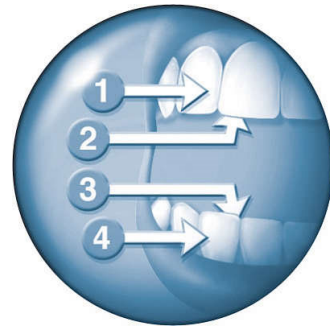

Slim, angled brush neck

Helps clean hard to reach areas.

Naturally whiter teeth

Clinically proven to significantly reduce coffee, tea and tobacco stains for naturally whiter teeth.

Safe and gentle

Philips Sonicare is a gentle electric toothbrush for braces (brush heads wear out sooner when used on braces), and is safe for dental restorations (fillings, crowns, veneers) and periodontal pockets, too.

Improves gum health

This Philips Sonicare electric toothbrush provides optimal cleaning between teeth and along the gumline for improved gum health in just two weeks.

SmarTimer

2-minute timer helps ensure dental professional recommended brushing time

Easy-start

Gently increases power over first 12 uses, to ease into the Sonicare experience

Quadpacer

30 seconds interval timer encourages thorough brushing of each quadrant of your mouth

Dual Speed Control