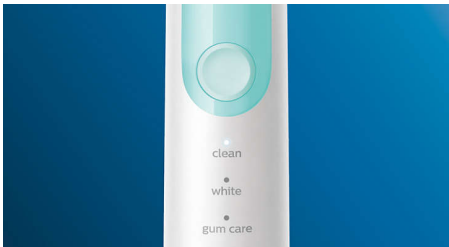

### Innovative technology

- Lets you know if you're pressing too hard
- Always know when to replace your brush heads
- Philips Sonicare's advanced sonic technology
- Connects smart brush handle and smart brush heads

### Optimise your brushing

- Choose from three modes

## Improves gum health

Densely packed, high-quality bristles give you an extra gentle brushing to remove plaque along the gum line to improve gum health up to 100% more than a manual toothbrush. And the specially curved power tip makes reaching the teeth at the back of your mouth a breeze.

## Three modes

With a choice of three modes, this toothbrush allows you to customise brushing to your own needs. Clean mode is standard for superior cleaning. White is the ideal mode for removing surface stains. And Gum Care mode adds an extra minute of reduced-power brushing, so you can gently massage your gums.