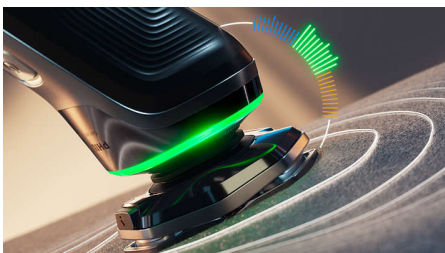

## Lift & Cut System

Our patented, unique Lift & Cut rotary technology lifts the hair gently out of its root before cutting it precisely at skin level close (up to 0.00 mm to the skin) without the blades even touching your skin.

## Pressure Guard sensor

Using the right pressure is key for closeness and skin protection. Advanced sensors in the shaver read the pressure you apply, and the innovative light signal shows when you are pressing too hard or too little. For a personalized shave that is just right for you.

## 360-D Flexing heads

Designed to follow the contours of your face and even the neck, this Philips electric shaver has fully flexible heads that turn 360° for a thorough and comfortable shave.