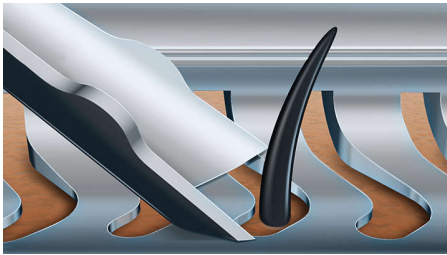

Perfection in every pass

Cuts up to 20% more hair* in a single pass

The Shaver 9000 is our most advanced shaver yet. The unique contour detect technology offers exceptional coverage over every contour of your face, and the V-Track system guides hairs into the best cutting position for the closest results.

Designed for perfection

- Blades perfectly guide hairs into position for a close shave
- Heads flex in 8 different directions for a superb result

Get the most of your shaver

- Keep your shaver like new with SmartClean
- Click-on beard styler with 5 length settings

Highlights

V-Track precision blade system

Get the perfect close shave. The V-Track Precision Blades gently position each hair in the best cutting position, even the flat laying and different length of hairs. Cuts 30% closer in less strokes leaving your skin in great condition.

8-direction ContourDetectHeads

Follow every contour of your face and neck with 8-directional ContourDetect heads. You'll catch 20% more hairs with every pass. Resulting in an extremely close, smooth shave.