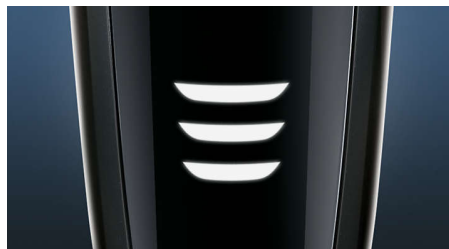

Aquatec Wet & Dry

Choose how you prefer to shave. With the Aquatec Wet & Dry seal, you can opt for a quick yet comfortable dry shave. Or you can shave wet – with gel or foam – even under the shower.

SmartClean System PLUS

3 level LED display

The intuitive display shows relevant information, enabling you to get the best performance out of your shaver: - 3-level battery and travel lock indicators - Cleaning Indicator - Battery Low Indicator - Replacement Head Indicator