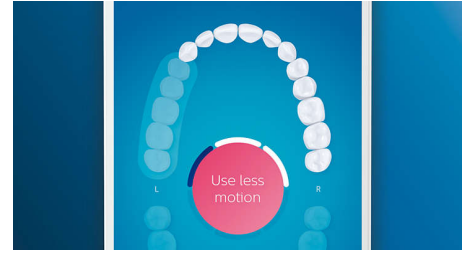

## TongueCare+ tongue brush

With 240 elastomer MicroBristles, the TongueCare+ tongue brush is specifically designed to clean the soft and porous surface of the tongue. The flexible MicroBristles contour to and gently clean around the ridges and grooves, to remove bacteria buildup and drive our bacteria-killing BreathRx tongue spray deeper. The compact shape allows patients to comfortably clean the entire tongue.

## Focus areas and goal-setting

If you identify specific spots in a patient's mouth that need more attention due to plaque buildup, gum recession or any other issue, DiamondClean Smart can help them tackle those trouble areas. Patients can highlight these spots in their personalized 3D mouth-map within the Philips Sonicare app, and they will receive reminders to give these areas the extra care they need each time they brush. The Philips Sonicare app maintains a running history of their brushing data, so patients can easily review their performance, track their progress and work to improve their daily oral care routine.

## Location sensor

DiamondClean Smart's location sensor shows patients where they're brushing too little for better coverage. If there are spots your patients consistently miss when they're brushing, the location sensor will bring them to their attention.