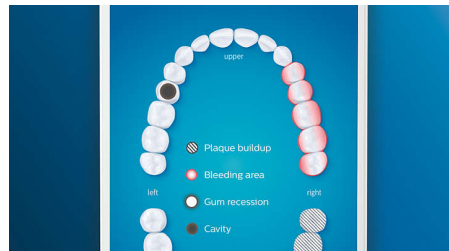

Focus areas and goal-setting

If you identify specific spots in a patient's mouth that need more attention due to plaque buildup, gum recession or any other issue, DiamondClean Smart can help them tackle those trouble areas. Patients can highlight these spots in their personalized 3D mouth-map within the Philips Sonicare app, and they will receive reminders to give these areas the extra care they need each time they brush. The Philips Sonicare app maintains a running history of their brushing data, so patients can easily review their performance, track their progress and work to improve their daily oral care routine.