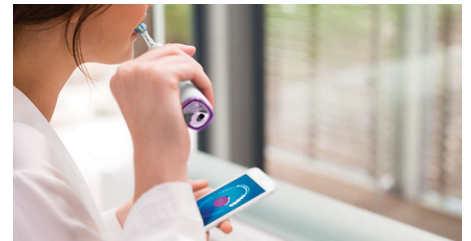

Scrubbing sensor

With an electric toothbrush, patients should let the brush do the work rather than using a scrubbing motion. DiamondClean Smart has a scrubbing sensor that helps guide them to reduce scrubbing for optimized technique and a gentler clean.