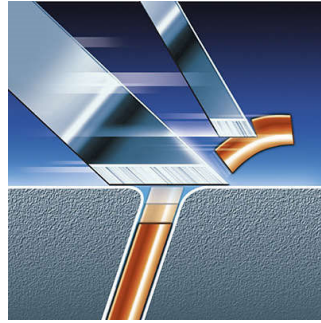

Washable shaver

The water resistant Philips shaver can be easily rinsed under the tap.

Reflex Action system

Automatically adjusts to every curve of your face and neck.

Individually floating heads

Align the razor sharp blades of your Philips shaver closer to your skin for exceptional closeness.

Super Lift & Cut technology

The dual blade system of this electric shaver lifts hairs to cut comfortably below skin level.

Precision Cutting System

The electric shaver has ultra thin heads with slots to shave the long hairs and holes to shave even the shortest stubble.