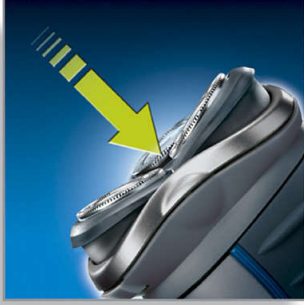

Comfortably close

- Super Lift & Cut technology

Shaves even the shortest stubble

- Precision Cutting System

Adjusts to every curve of your face and neck

- Individually floating heads
- Reflex Action system

Simply rinses clean

- Washable shaver

Moustache and sideburn trimming

- Spring-released, pop-up trimmer

PHILIPS

Highlights

Spring-released pop-up trimmer

Full width trimmer is perfect for grooming sideburns and moustache.

Washable shaver

The water resistant Philips shaver can be easily rinsed under the tap.

Reflex Action system

Automatically adjusts to every curve of your face and neck.

Individually floating heads

Align the razor sharp blades of your Philips shaver closer to your skin for exceptional closeness.

Super Lift & Cut technology

The dual blade system of this electric shaver lifts hairs to cut comfortably below skin level.

Precision Cutting System

The electric shaver has ultra thin heads with slots to shave the long hairs and holes to shave even the shortest stubble.