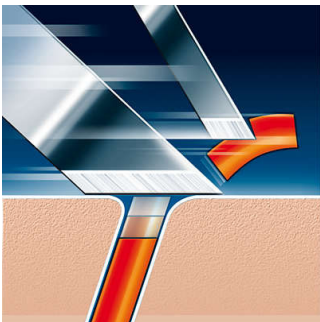

Comfortably close

- Super Lift & Cut shaving technology with dual blade system

Shaves even the shortest stubble

- Precision Cutting System

Adjusts to every curve of your face and neck

- Reflex Action system

Compatibility

- Replacement heads for PowerTouch shavers

A fast and close shave

- Speed-XL shaving heads for a fast and close shave

PHILIPS

shaving heads

TripleTrack heads Fits PowerTouch (PT9xx), Fits AquaTouch (AT9xx), Fits HQ81xx, HQ82xx

Highlights

Compatible with PowerTouch

HQ9 replacement heads are compatible with PowerTouch (PT9xx) and AquaTouch (AT9xx) shavers.

Super Lift & Cut technology

Dual blade system of your Philips shaver: first blade lifts, second blade cuts for a comfortable close shave.

Reflex Action system

Automatically adjusts to every curve of your face and neck.

Speed-XL shaving heads

The three shaving tracks offer 50% more shaving surface for a fast and close shave. *compared to standard rotary shaving heads.