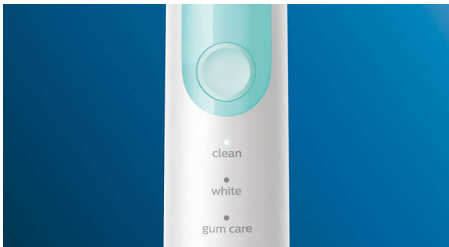

PHILIPS

sonicare

Sonic electric
toothbrush

ProtectiveClean
5100

Built-in pressure sensor

3 modes

1 x BrushSync feature

Travel case

Innovative technology

- Lets you know if you're pressing too hard
- Always know when to replace your brush heads
- Philips Sonicare's advanced sonic technology
- Connects smart brush handle and smart brush heads

Optimize your brushing

- Choose from three modes

Highlights

Improves gum health

Densely-packed, high-quality bristles give you an extra gentle brushing to remove plaque along the gumline to improve gum health up to 100% more than a manual toothbrush. And, the specially curved power tip makes reaching the teeth at the back of your mouth a breeze.

Three modes

This toothbrush allows you to customize your brushing to your own needs, with a choice of three modes. Clean mode is standard for superior cleaning. White is the ideal mode for removing surface stains. And Gum Care mode adds an extra minute of reduced-power brushing, so you can gently massage your gums.