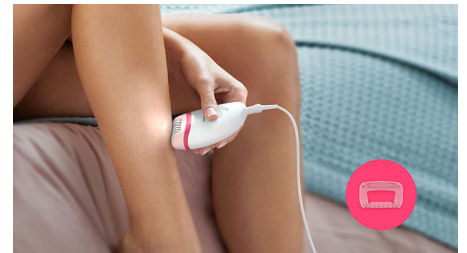

Accessories

- Includes massage cap
- Travel pouch
- Sensitive cap to remove unwanted hairs

Easy and effortless usage

- 2 speed settings to grab thinner and thicker hairs
- Profiled, ergonomic grip for comfortable handling
- Unique built-in light for greater visibility of fine hairs
- Washable epilation head for extra hygiene and easy cleaning

The rounded shape fits perfectly in your hand for comfortable hair removal. It looks great too!

Sensitive area cap

For more gentleness in different body areas it includes a delicate area cap to easily remove unwanted hairs from underarm and bikini.

Opti-light

Unique built-in light ensures less hairs are missed for a more effective epilation.

Washable epilation head

This epilator has a washable epilation head. The head can be detached and cleaned under running water for better hygiene

Massage cap

Massage cap eases the epilation sensation.

2 Speed settings

2 speed settings to remove thinner and thicker hairs for a more personalized hair removal treatment.

Travel pouch

Travel pouch for storage and transportation