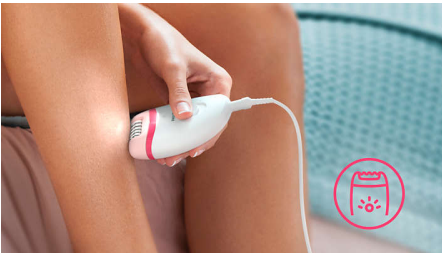

Accessories

- Includes massage cap
- Travel pouch
- Sensitive cap to remove unwanted hairs

Easy and effortless usage

- 2 speed settings to grab thinner and thicker hairs
- Profiled, ergonomic grip for comfortable handling
- Unique built-in light for greater visibility of fine hairs
- Washable epilation head for extra hygiene and easy cleaning

Thorough results

- Efficient epilation system pulls out the hairs from the root

Highlights

Efficient epilation system

Efficient epilation system leaves your skin smooth and stubble free for weeks

Ergonomic grip

The rounded shape fits perfectly in your hand for comfortable hair removal. It looks great too!

Sensitive area cap

For more gentleness in different body areas it includes a delicate area cap to easily remove unwanted hairs from underarm and bikini.

Opti-light

Unique built-in light ensures less hairs are missed for a more effective epilation.

Washable epilation head

This epilator has a washable epilation head. The head can be detached and cleaned under running water for better hygiene