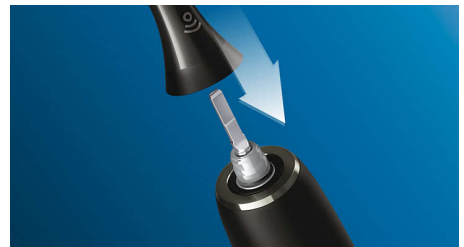

Easy to click-on

Your Premium White brush head fits perfectly with any Philips Sonicare toothbrush handle, except PowerUp Battery and Essence. Simply click on and off for easy replacement and cleaning.