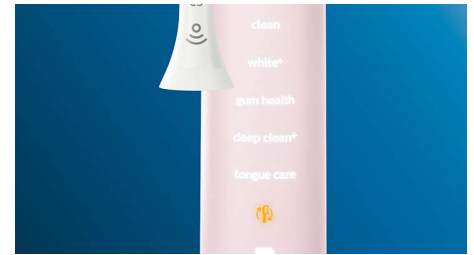

BrushSync mode pairing

Wondering which mode and intensity you should use? Wonder no longer. A microchip in your brush head tells your DiamondClean Smart which one you're using. So if you click on a gum-care brush head, for example, your toothbrush knows to select the optimal mode and intensity to provide a gentle yet effective care for your gums. All you need to do is to press the power button.