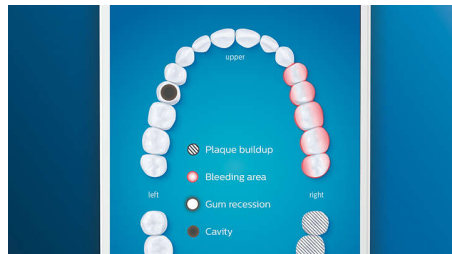

Care for your gums

Click on the G3 Premium Gum Care brush head to improve your gum health. Its smaller size and targeted gum line bristles deliver gentle yet effective cleaning along the gum line, where gum disease starts. It's clinically proven to deliver up to 100% less gum inflammation* and up to 7x healthier gums in just two weeks.*

Whiter teeth, fast

Click on the W3 Premium White brush head to remove surface stains and reveal your whitest smile. With its densely packed central stain removal bristles, it's clinically proven to remove up to 100% more stains in just three days.**

TongueCare+ tongue brush

Click on the TongueCare+ tongue brush to gently remove odor causing bacteria from the pores of your tongue. Its 240 specially designed MicroBristles get between all your tongue's ridges and grooves to remove bacteria and debris that lead to bad breath. Team with our antibacterial BreathRx tongue spray for superior cleaning and super fresh breath.

Focus areas and goal-setting

Any trouble areas your dentist has pointed out? We'll highlight them on your in-app 3D mouth map, and remind you to pay extra attention to these areas.

Never miss a spot

The Philips Sonicare app lets you know when you've achieved a thorough clean, and coaches you to be a better, more mindful brusher.