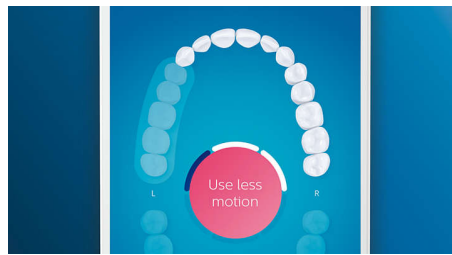

Whiter teeth, fast

Click on the W3 Premium White brush head to remove surface stains and reveal your whitest smile. With its densely packed central stain removal bristles, it's clinically proven to remove up to 100% more stains in just three days.**

TongueCare+ tongue brush

Click on the TongueCare+ tongue brush to gently remove odor causing bacteria from the pores of your tongue. Its 240 specially designed MicroBristles get between all your tongue's ridges and grooves to remove bacteria and debris that lead to bad breath. Team with our antibacterial BreathRx tongue spray for superior cleaning and super fresh breath.

Focus areas and goal-setting

Any trouble areas your dentist has pointed out? We'll highlight them on your in-app 3D mouth map, and remind you to pay extra attention to these areas.

Never miss a spot

The Philips Sonicare app lets you know when you've achieved a thorough clean, and coaches you to be a better, more mindful brusher.

Easy does it

With an electric toothbrush, you let the brush do the work. We've built a scrubbing sensor into your handle as a gentle reminder to reduce scrubbing. This way, you can improve your technique and get a gentler, more effective clean.