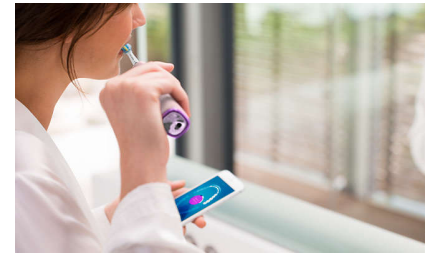

Focus areas and goal-setting

Any trouble areas your dentist has pointed out? We'll highlight them on your in-app 3D mouth map, and remind you to pay extra attention to these areas.

Never miss a spot

The Philips Sonicare app lets you know when you've achieved a thorough clean, and coaches you to be a better, more mindful brusher.

Easy does it

With an electric toothbrush, you let the brush do the work. We've built a scrubbing sensor into your handle as a gentle reminder to reduce scrubbing. This way, you can improve your technique and get a gentler, more effective clean.