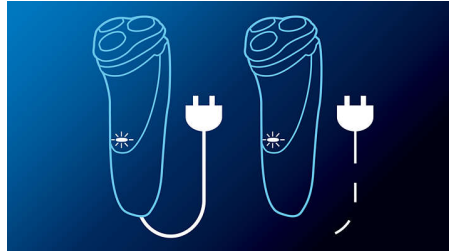

A comfortable and close end result

- ComfortCut blades glide gently for a smooth, close shave
- Flex & Float adjusts to face and neck curves

The fastest way through your morning routine

- Simply rinses clean
- LED Display
- 45+ shaving minutes, 8-hour charge
- Can be used corded and cordless

Highlights

ComfortCut blades

ComfortCut blades have rounded edges that glide smoothly on your skin, so you always get a close - yet comfortable - shave.

Flex & Float

Automatically adjusts to every curve of your face and neck for a smoother shave.

45+ shaving minutes

An energy-efficient, powerful lithium-ion battery gives you more shaves per charge. You'll have 45+ minutes of shaving time - that's

around 15 shaves - after 8 hours of charging. Plug it in for 3 minutes and you'll have enough power for one shave.

Efficient power System

Can be used corded and cordless

Fully washable shaver

Simply pop the heads open, and rinse thoroughly under the tap.

LED Display

Indicates: Battery full, Battery low, Charging, Replace shaving heads, Quick charge