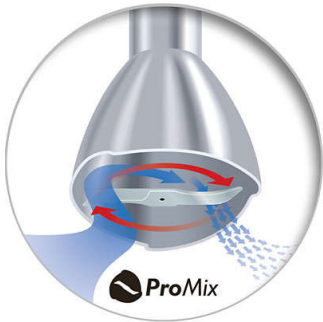

A smooth result in seconds

- Optimal food flow and blending performance

Easy to use

- 2-button release system to easily remove the blending bar
- Single switch
- Slim-grip to fit any hand

For perfect soups, purees, and shakes

- Strong 550 W motor

PHILIPS

Hand blender
550 W, plastic bar ProMix, 1 speed

Highlights

ProMix blending technology

Developed together with the prestigious Stuttgart University, Philips ProMix is a unique, advanced technology that uses a specific triangular shape to create optimal food flow and maximum performance for faster and more consistent blending.

2-button release system

With the 2-button release system of the Philips handblender it is easy to remove the blending bar for easy cleaning.

Single switch

Single switch for easy use.

Slim-grip

The Daily Collection Hand blender has a slim-grip to fit any hand.

- Detachable shaft: With 2 buttons
- Speed setting: 1

Accessories

- Beaker: 0.5 L

Design specifications

- Color(s): White
- Material housing: PP and rubber
- Material bar: Plastic
- Material blade: Stainless steel
- Material beaker: SAN