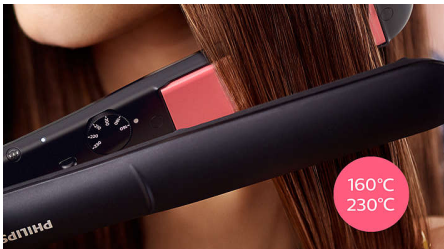

Temperature range

Choose between temperature range from 160°C up to 230°C to secure long-lasting result while minimizing risk of hair damage.