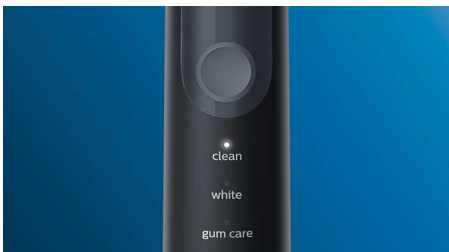

## Naturally whiter teeth

Click on the W2 Optimal White brush head to remove surface stains and reveal a whiter smile. With its densely packed central stain-removal bristles, it's clinically proven to whiten teeth in just one week.

## Improves gum health

Densely packed, high-quality bristles give you an extra gentle brushing to remove plaque along the gum line to improve gum health up to 100% more than a manual toothbrush. And the specially curved power tip makes reaching the teeth at the back of your mouth a breeze.

## Three modes

With a choice of three modes, this toothbrush allows you to customise brushing to your own needs. Clean mode is standard for superior cleaning. White is the ideal mode for removing

surface stains. And Gum Care mode adds an extra minute of reduced-power brushing, so you can gently massage your gums.