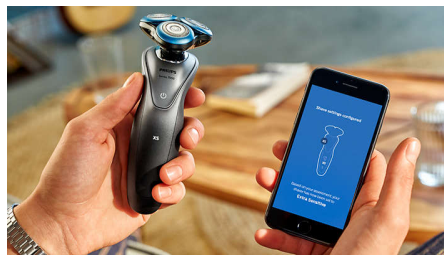

Sensitive Shave Settings

With normal, sensitive, and extra sensitive speed settings, your skin comfort is never compromised. You can also use the GroomTribe app for a personal recommendation.