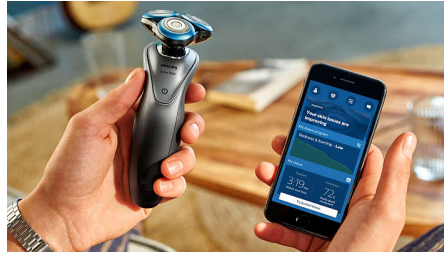

Personal Shave Plan

With a personal plan co-developed with dermatologists, tackle skin issues such as redness, razor burn or in-grown hairs via the connected GroomTribe app. Track your progress, shave-by-shave, and develop a shaving routine and technique that works for you.