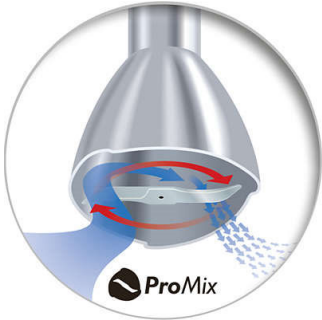

A smooth result in seconds

- Optimal food flow and blending performance

Easy to use

- 2-button release system to easily remove the blending bar
- Single switch
- Slim-grip to fit any hand

For perfect soups, purees, and shakes

- Strong 550 W motor

PHILIPS

Hand blender
550 W, plastic bar ProMix, 1 speed

HR1600/00

Highlights

ProMix blending technology

Developed together with the prestigious Stuttgart University, Philips ProMix is a unique, advanced technology that uses a specific triangular shape to create optimal food flow and maximum performance for faster and more consistent blending.

2-button release system

With the 2-button release system of the Philips handblender it is easy to remove the blending bar for easy cleaning.

Single switch

Single switch for easy use.

Slim-grip

The Daily Collection Hand blender has a slim-grip to fit any hand.

- Detachable shaft: With 2 buttons
- Speed setting: 1

Accessories

- Beaker: 0.5 L

Design specifications

- Color(s): White
- Material housing: PP and rubber
- Material blade: Stainless steel
- Material bar: Plastic
- Material beaker: SAN