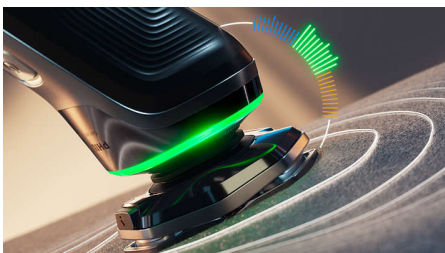

A closer shave

- Cuts hair in every direction with 360-degree rotating blades
- Skin-level closeness with Lift & Cut shaving system

SkinIQ technology

- 30% smoother*** gliding with Protective SkinGlide Coating
- Adjusts to your beard density with Power Adapt Sensor
- Always the optimal pressure with the Pressure Guard Sensor
- Adapts to your contours with 360-D Flexing Heads

Highlights

Lift & Cut System

Our patented, unique Lift & Cut rotary technology lifts the hair gently out of its root before cutting it precisely at skin level close (up to 0.00 mm to the skin) without the blades even touching your skin.

Pressure Guard sensor

Using the right pressure is key for closeness and skin protection. Advanced sensors in the shaver read the pressure you apply, and the innovative light signal shows when you are pressing too hard or too little. For a personalized shave that is just right for you.

360-D Flexing heads

Designed to follow the contours of your face and even the neck, this Philips electric shaver has fully flexible heads that turn 360° for a thorough and comfortable shave.

Protective SkinGlide coating