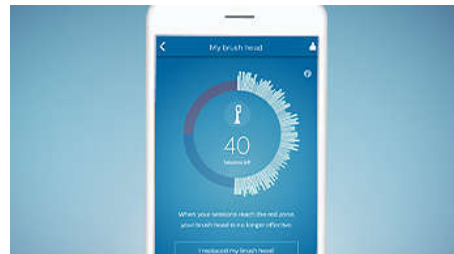

Brush head monitor

Using actual brushing time and pressure, the brush head monitor alerts patients in three months or less when it's time to replace their brush head, ensuring continued effectiveness for the best results possible.