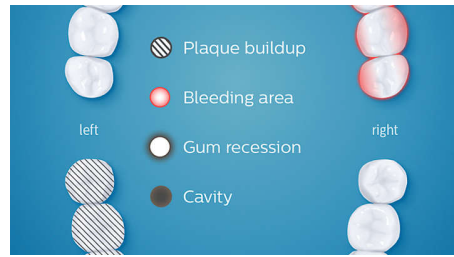

## Smart Sensor Technology

Three smart sensors send personalized brushing data to the Philips Sonicare app. Location sensor shows patients where they're brushing too little for better coverage. Scrubbing sensor helps guide patients to reduce scrubbing for optimized technique and a deeper, more gentle clean. Pressure sensor tracks brushing pressure and gently pulsates the handle to tell patients when to adopt a softer touch.

## State-of-the-art 3D mouth-map

A personalized 3D mouth-map provides post-brushing analysis so patients can track and refine their routine and identify trouble spots that require extra attention.

## Touch-Up

The Touch-Up feature displays customized guidance based on actual brushing data in order to immediately address missed areas.

## Highlights trouble spots

Based on advice from their dental professional, patients can highlight and address areas on the personalized mouth-map in need of extra care due to plaque buildup, gum recession or another issue.