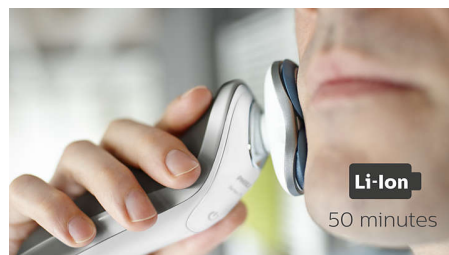

50 minutes of cordless shaving

The energy-efficient, powerful lithium-Ion battery system gives you two convenient options: Charge it for an hour for up to 50 minutes of shaving time, or a quick charge for

one full shave. All Shaver series 7000 models are designed to operate only in cordless mode to ensure safety in wet environments.