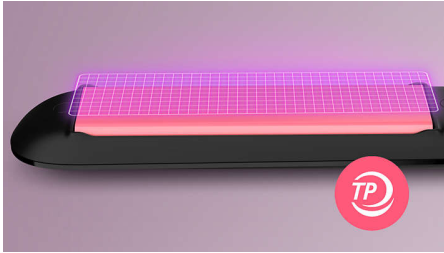

Specially designed for easy and fast styling with long Keratin-infused plates and 6 temperature settings. Care for your hair with ThermoProtect technology preventing overheating.

Ease of use

- Auto shut-off for safe usage
- Key-lock function for safe and easy storage
- Universal voltage for worldwide use
- 6 temperature settings for better control
- 100mm long plates for fast and easy straightening
- Fast heat-up time, ready to use in 30 sec

Beautifully styled hair

- Temperature range from 160°C up to 230°C

Care for your hair

- ThermoProtect technology
- Keratin ceramic plates for smooth gliding and shiny hair

Highlights

ThermoProtect technology

ThermoProtect technology distributes heat evenly across the plates, preventing overheating to protect your hair.

Keratin ceramic plates

Keratin-infused ceramic plates glide smoothly through your hair, for quick and easy styling.

100mm long plates

The longer 100mm plates enable better contact with the hair to help you achieve perfect straightening results easier and in less time.

Fast heat-up time

The straightener has a fast heat-up time, being ready to use in 30 seconds.