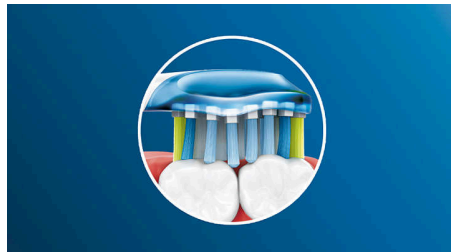

DiamondClean

Sonic electric toothbrush

HX9352/31

Highlights

Say goodbye to plaque

Densely-packed, high-quality bristles remove up to 7x more plaque than a manual toothbrush.

Up to 2x whiter teeth

Click on our DiamondClean brush head to gently yet effectively remove surface stains. Densely packed central stain removal bristles work hard to make your smile 2x whiter in just 7 days.*

Look after those gums

With optimal cleaning from your DiamondClean, gums will become healthier in 2 weeks*. Removing up to 7x more plaque along the gum line than a manual toothbrush*, you'll get your healthiest smile.

Up to 2x healthier teeth

Click on our AdaptiveClean brush head for a deep, gentle clean that leaves gums up to 2x healthier than a manual toothbrush. Soft rubber sides flex along every contour of your teeth and gums to absorb any excess pressure. Bristles can then reach deep between teeth giving you a comfortable, effective deep clean.