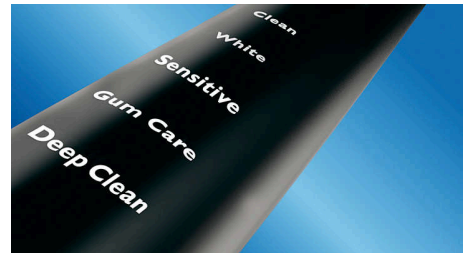

Up to 2x healthier teeth

Click on our AdaptiveClean brush head for a deep, gentle clean that leaves gums up to 2x healthier than a manual toothbrush. Soft rubber sides flex along every contour of your teeth and gums to absorb any excess pressure. Bristles can then reach deep between teeth giving you a comfortable, effective deep clean.

Design with storage in mind

Your deluxe USB travel case doubles as a charger so you stay topped up on the go. Place your toothbrush in the case and connect to your

laptop or plug into a wall socket. Also includes a brush head holder for extra hygiene when traveling. As for charging at home, our sleek charger glass fits stylishly into your bathroom and doubles as a glass for rinsing after brushing. Simply place your brush into the glass. Enjoy two weeks of regular use from a single full charge.

Philips Sonicare technology

Philips Sonicare's advanced sonic technology pulses water between teeth, and its brush strokes break up plaque and sweep it away for an exceptional daily clean.

Extra deep cleaning