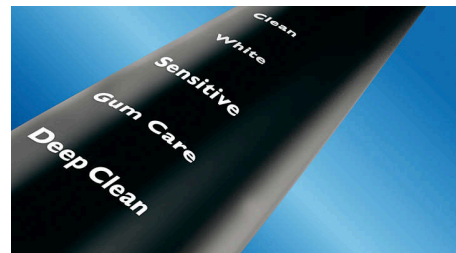

Up to 2x healthier teeth

Click on our AdaptiveClean brush head for a deep, gentle clean that leaves gums up to 2x healthier than a manual toothbrush. Soft rubber sides flex along every contour of your teeth and gums to absorb any excess pressure. Bristles can then reach deep between teeth giving you a comfortable, effective deep clean.

Design with storage in mind

Your deluxe USB travel case doubles as a charger so you stay topped up on the go. Place your toothbrush in the case and connect to your

laptop or plug into a wall socket. Also includes a brush head holder for extra hygiene when traveling. As for charging at home, our sleek charger glass fits stylishly into your bathroom and doubles as a glass for rinsing after brushing. Simply place your brush into the glass. Enjoy two weeks of regular use from a single full charge.

Philips Sonicare technology

Philips Sonicare's advanced sonic technology pulses water between teeth, and its brush strokes break up plaque and sweep it away for an exceptional daily clean.

Extra deep cleaning