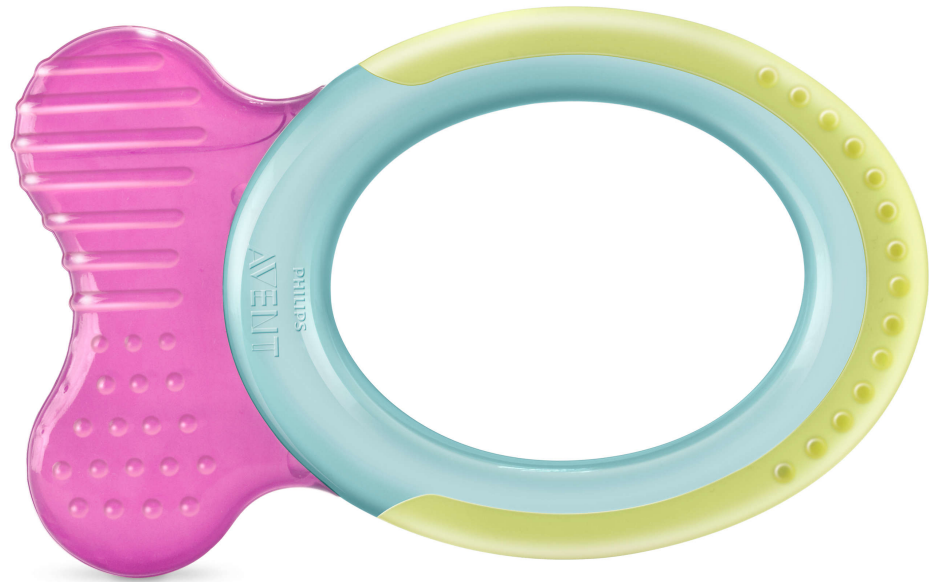

AVENT

Teether Animal Shaped Range

Stage 2

Teether for middle teeth

SCF892/01

Fits little mouths & hands

Teether that helps soothe teething pain

The Avent BPA Free Animal shaped range of teethers SCF892/01 massage your baby's sore gums throughout their different teething stages. The colorful, playful designs perfectly fit your baby's hands and mouth to help soothe teething pain.

Helps soothe teething pain

- Multiple textures cool and massage gums as back teeth emerge
- Can be placed in the fridge to cool teether

BPA Free

- Philips Avent teethers are completely BPA & Phthalate Free

Easy to clean with warm water

This teether is ergonomic for your baby to hold with round edges. This means it is also easy to clean and the shape doesn't allow to get trapped easily. Just rinse with warm water and it is ready to use again!

Textures cool and massage gums

This gel filled teether can be cooled in refrigerator to provide cool pressure to soothe your baby's teething pains. The different textures also gives varying levels of pressure to suit your baby's liking.