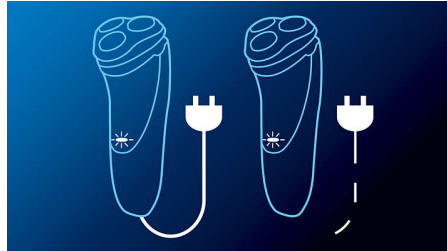

Highlights

ComfortCut blades

ComfortCut blades have rounded edges that glide smoothly on your skin, so you always get a close - yet comfortable - shave.

Flex & Float

Automatically adjusts to every curve of your face and neck for a smoother shave.

45+ shaving minutes

An energy-efficient, powerful lithium-ion battery gives you more shaves per charge. You'll have 45+ minutes of shaving time - that's

around 15 shaves - after 8 hours of charging. Plug it in for 3 minutes and you'll have enough power for one shave.

Efficient power System

Can be used corded and cordless

Fully washable shaver

Simply pop the heads open, and rinse thoroughly under the tap.

LED Display

Indicates: Battery full, Battery low, Charging, Replace shaving heads, Quick charge