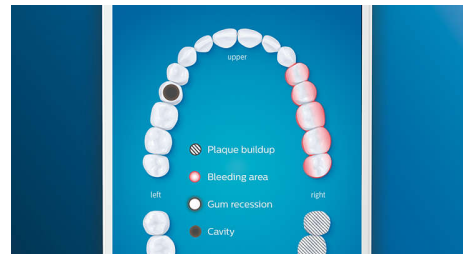

Never miss a spot

The Philips Sonicare app lets you know when you've achieved a thorough clean, and coaches you to be a better, more mindful brusher.

TouchUp feature

If you happen to miss a spot while brushing your teeth, your app's TouchUp feature will show you. You can then go back for a second pass, and be confident you are getting a complete clean, every time.

Focus areas and goal-setting

Any trouble areas your dentist has pointed out? We'll highlight them on your in-app 3D mouth map, and remind you to pay extra attention to these areas.

Too much pressure?

You might not notice when you brush too hard, but your DiamondClean Smart will. If you use too much pressure, the light ring on the end of your handle will flash. This is a gentle reminder to ease off the pressure, and let your brush head do the work. 7 out of 10 people found this feature helped them become a better brusher.