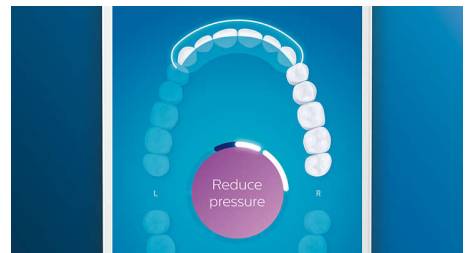

Never miss a spot

The Philips Sonicare app lets you know when you've achieved a thorough clean, and coaches you to be a better, more mindful brusher.

TouchUp feature

If you happen to miss a spot while brushing your teeth, your app's TouchUp feature will show you. You can then go back for a second pass, and be confident you are getting a complete clean, every time.

Focus areas and goal-setting

Any trouble areas your dentist has pointed out? We'll highlight them on your in-app 3D mouth map, and remind you to pay extra attention to these areas.

Too much pressure?

You might not notice when you brush too hard, but your DiamondClean Smart will. If you use too much pressure, the light ring on the end of your handle will flash. This is a gentle reminder to ease off the pressure, and let your brush head do the work. 7 out of 10 people found this feature helped them become a better brusher.