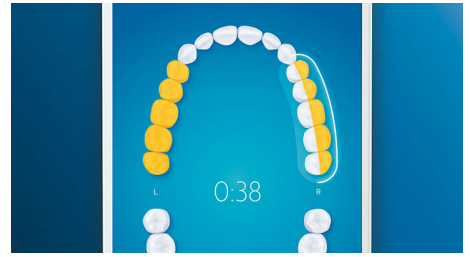

Whiter teeth, fast

Click on the W3 Premium White brush head to remove surface stains and reveal your whitest smile. With its densely packed central

stain removal bristles, it's clinically proven to remove up to 100% more stains in just three days.**

TongueCare+ tongue brush

Click on the TongueCare+ tongue brush to gently remove odor causing bacteria from the pores of your tongue. Its 240 specially designed MicroBristles get between all your tongue's ridges and grooves to remove bacteria and debris that lead to bad breath. Team with our antibacterial BreathRx tongue spray for superior cleaning and super fresh breath.

Never miss a spot

The Philips Sonicare app lets you know when you've achieved a thorough clean, and coaches you to be a better, more mindful brusher.

TouchUp feature

If you happen to miss a spot while brushing your teeth, your app's TouchUp feature will show you. You can then go back for a second pass, and be confident you are getting a complete clean, every time.

Focus areas and goal-setting

Any trouble areas your dentist has pointed out? We'll highlight them on your in-app 3D mouth map, and remind you to pay extra attention to these areas.

Too much pressure?

You might not notice when you brush too hard, but your DiamondClean Smart will. If you use too much pressure, the light ring on the end of your handle will flash. This is a gentle reminder to ease off the pressure, and let your brush head do the work. 7 out of 10 people found this feature helped them become a better brusher.