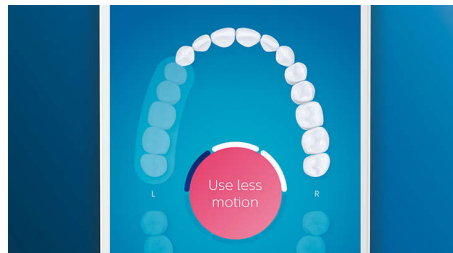

Care for your gums

Click on the G3 Premium Gum Care brush head to improve your gum health. Its smaller size and targeted gum line bristles deliver gentle yet effective cleaning along the gum line, where gum disease starts. It's clinically proven to deliver up to 100% less gum inflammation* and up to 7x healthier gums in just two weeks.*

Whiter teeth, fast

Click on the W3 Premium White brush head to remove surface stains and reveal your whitest smile. With its densely packed central

stain removal bristles, it's clinically proven to remove up to 100% more stains in just three days.**

Never miss a spot

The Philips Sonicare app lets you know when you've achieved a thorough clean, and coaches you to be a better, more mindful brusher.

TouchUp feature

If you happen to miss a spot while brushing your teeth, your app's TouchUp feature will show you. You can then go back for a second pass, and be confident you are getting a complete clean, every time.

Focus areas and goal-setting

Any trouble areas your dentist has pointed out? We'll highlight them on your in-app 3D mouth map, and remind you to pay extra attention to these areas.

Too much pressure?

You might not notice when you brush too hard, but your DiamondClean Smart will. If you use too much pressure, the light ring on the end of your handle will flash. This is a gentle reminder to ease off the pressure, and let your brush head do the work. 7 out of 10 people found this feature helped them become a better brusher.