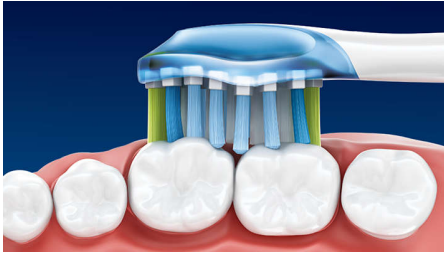

- AdaptiveClean brush head
- Customizable brushing experiences
- Patented Sonicare toothbrush technology

Offers a customized brushing experience

- New Deep Clean: Effortlessly tackle trouble spots

Highlights

AdaptiveClean brush head

Soft, flexible sides made of rubber allow the bristles to conform to the unique shape of patients' teeth and gums to provide up to 4x more surface contact*. The brush head's flexibility helps the bristles gently track along the gumline and absorb excessive brushing pressure. Enhanced sweeping motion delivers a unique in-mouth feel and superior cleaning along the gumline and in hard-to-reach areas*. Proven to remove 10x more plaque than a manual toothbrush in hard-to-reach areas*.