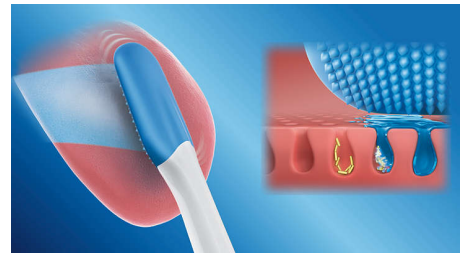

Dual-action technology

Philips Sonicare TongueCare+ pairs sonic technology and the antibacterial strength of Philips Sonicare BreathRx Tongue Spray to target the primary cause of oral malodor. Innovative tongue brush with 240 elastomer MicroBristles to clean deep around papillae. 31,000 vibrations per minute help break up tongue coating and sweep away debris and bacteria. Alcohol-free tongue spray with cetylpyridinium chloride (CPC) and Zytex™ to neutralize VSC gasses, in a thick, concentrated formula that lubricates the tongue for a gentle clean.