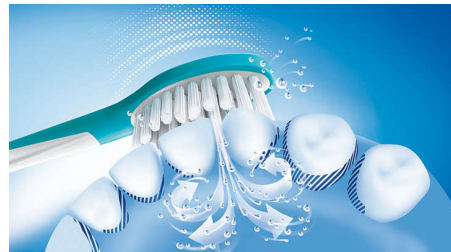

Thorough clean feeling in your child's mouth

- Up to 75% more effective than a manual toothbrush

Highlights

Age 7+

The Philips Sonicare For Kids standard toothbrush head features a contoured profile to fit your child's teeth Age 7+ and soft bristles for a gently cleaning experience. Also features rubber molding on the back of the brush head for a safer, more pleasant cleaning. Also available in smaller, compact size for Kids Age 4+.

Better checkups guaranteed

The Philips Sonicare For Kids brush head is clinically proven to provide superior plaque removal beyond a manual toothbrush. Start your kids off with more protection from decay and more pleasant dental visits. Better checkups guaranteed or your money back.

Superior cleaning in seconds

Our sonic power enables you to take full advantage of the limited amount of time your kids spend brushing as they build healthy habits and perfect their brushing technique.

Maximized sonic motion

Philips Sonicare's advanced sonic technology pulses water between teeth, and its brush strokes break up plaque and sweep it away for an exceptional daily clean.

Click-on brush head system