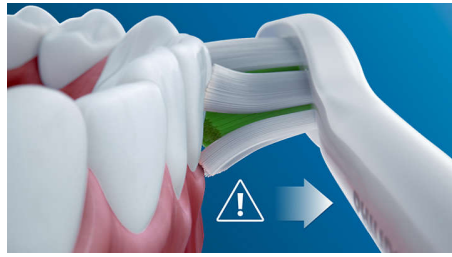

Safe and gentle

You can be sure of a safe brushing experience: our sonic technology is suitable for use with braces, fillings, crowns, and veneers, and helps prevent cavities and improve gum health.

The only true sonic technology

Philips Sonicare's advanced sonic technology pulses water between teeth, and its brush strokes break up plaque and sweep it away for an exceptional daily clean.

Monitor your brushing pressure

Brushing too hard can damage your teeth and gums. To prevent this, your Philips Sonicare ProtectiveClean emits a gentle pulsing sound to remind you to ease off on the pressure.