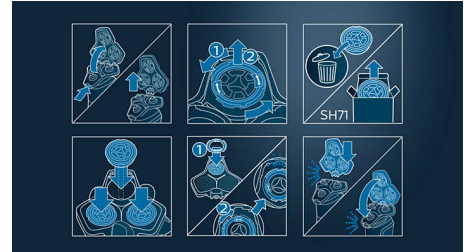

Simple replacement

1. Press the release buttons and detach the shaving head holder.
2. Turn the retaining rings counterclockwise and remove them.
3. Remove old shaving heads and insert replacement (notches should fit exactly onto the projections).
4. Place retaining rings back and turn them clockwise until you hear a click.
5. Insert the shaving holder back and close.