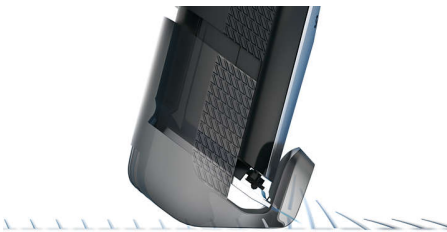

Integrated Hair lift comb

Trim your stubble in one quick pass, while being gentle on your skin. Our new Integrated hair lift comb lifts and guides the hairs to the level of the blades for effortless, even trimming.

Full metal blades

This trimmer comes with twice-sharpened full metal blades that cut more hairs in every pass for faster trimming.