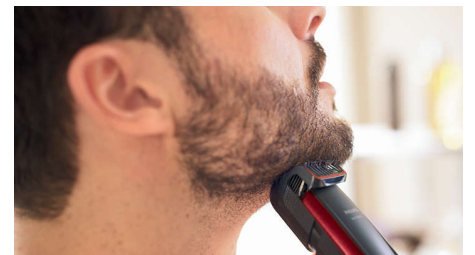

Ideal stubble setting

Keep an ideal 3 day stubble, day after day, by using the trimmer's shortest 0.4 mm setting.

Ideal angle

The Philips nose trimmer has been engineered so that it is perfectly angled to easily reach hair inside the ear and nose. With the Philips nose trimmer, you can be sure that all unwanted hairs will be removed efficiently.