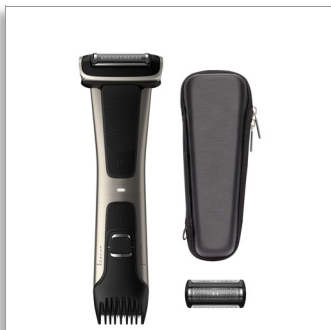

Philips Norelco
Bodygroom Series 7000
Showerproof groin and
body trimmer

Adjustable comb, 3-11mm

Contour following 4D shaver
80 min cordless use, 1h charge
Extra foil and storage case

BG7040/42

Precise body grooming, safe even below the belt

4D contour following and advanced skin protection

The Series 7000 with its unique double grooming heads and advanced safety technology let's you confidently switch between shaving & trimming. Precise results with the contour following 4D shaver and 5-length trimmer, anywhere on your body.

Safely and effectively trims even intimate hair

- LED light shows battery status
- Self sharpening trimmer blades for long lasting performance
- Dual step shaving for even results on different hair

Easy and convenient use

- Ergonomic grip for added grooming control
- 80 minutes cordless use and quick 1-hour charging
- Body groomer built to last with no oil required
- 100% Showerproof body groomer

Safely and effectively trims even intimate hair