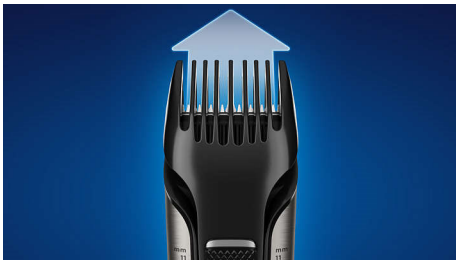

- Shaving with safety and comfort on your delicate skin

Ultimate grooming experience

- Dedicated trim & shave heads in one integrated design
- Close and comfortable body shave with 4D contour following
- Control hair length with integrated, adjustable trimmer

PHILIPS
NORELCO

Showerproof groin and body trimmer

Adjustable comb, 3-11mm Contour following 4D shaver, 80 min cordless use, 1h charge, Extra foil and storage case

Highlights

Double grooming heads

Now you can confidently trim and shave everywhere below the neck with just one tool. Use the Philips Bodygroom 7000 full body trimmer and shaver to trim with one single attachment for an even result on your back, shoulders, chest, abs, underarm, arms, groin and legs.

Contour following 4D shaver

Thanks to the 4 directional pivoting head, this adjustable body shaver adapts to every contour of your body giving you our closest shave yet.

Integrated, adjustable trimmer

The integrated trimmer with adjustable comb is designed to offer more power to cut even the thickest hair. Achieve a natural look or closer result thanks to a 5 length adjustable comb with trim lengths ranging from 3mm to 11mm.

Skin-friendly body shaver

The shaver head features patented rounded tips and a hypo-allergenic foil to protect your skin from cuts and nicks while shaving.

Dual step shaving

The men's body groomer designed to capture short, long and thick hair in a single stroke. The dual step shaving first trims longer hairs, which are shaved by the foil for a closer result.