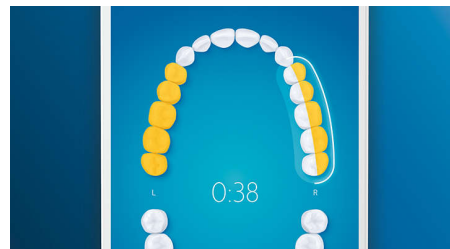

Whiter teeth, fast

Click on the W3 Premium White brush head to remove surface stains and reveal your whitest smile. With its densely packed central stain removal bristles, it's clinically proven to remove up to 100% more stains in just three days.**

Never miss a spot

The Philips Sonicare app lets you know when you've achieved a thorough clean, and coaches you to be a better, more mindful brusher.

TouchUp feature

If you happen to miss a spot while brushing your teeth, your app's TouchUp feature will show you. You can then go back for a second pass, and be confident you are getting a complete clean, every time.

Focus areas and goal-setting

Any trouble areas your dentist has pointed out? We'll highlight them on your in-app 3D mouth map and remind you to pay extra attention to these areas.

Too much pressure?

You might not notice when you brush too hard, but your DiamondClean Smart will. If you use too much pressure, the light ring on the end of your handle will flash. This is a gentle reminder to ease off the pressure and let your brush head do the work. 7 out of 10 people found that this feature helped them to become a better brusher.