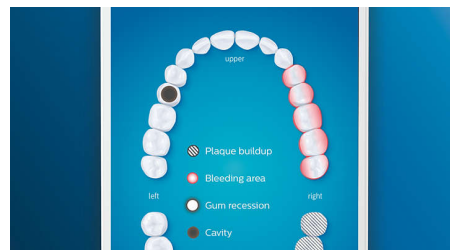

Whiter teeth, fast

Click on the W3 Premium White brush head to remove surface stains and reveal your whitest smile. With its densely packed central stain removal bristles, it's clinically proven to remove up to 100% more stains in just three days.**

Never miss a spot

The Philips Sonicare app lets you know when you've achieved a thorough clean, and coaches you to be a better, more mindful brusher.

TouchUp feature

If you happen to miss a spot while brushing your teeth, your app's TouchUp feature will show you. You can then go back for a second pass, and be confident you are getting a complete clean, every time.

Focus areas and goal-setting

Any trouble areas your dentist has pointed out? We'll highlight them on your in-app 3D mouth map and remind you to pay extra attention to these areas.

Too much pressure?

You might not notice when you brush too hard, but your DiamondClean Smart will. If you use too much pressure, the light ring on the end of your handle will flash. This is a gentle reminder to ease off the pressure and let your brush head do the work. 7 out of 10 people found that this feature helped them to become a better brusher.