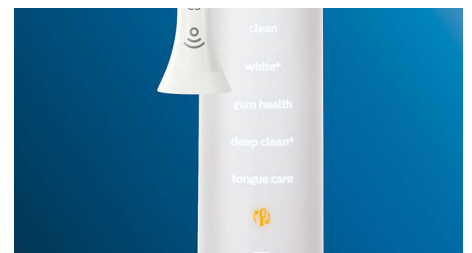

BrushSync mode pairing

Wondering which mode and intensity you should use? Wonder no longer. A microchip in your brush head tells your DiamondClean Smart which one you're using. So if you click on a gum-care brush head, for example, your toothbrush knows to select the optimal mode and intensity to provide gentle yet effective care for your gums. All you need to do is to press the power button.