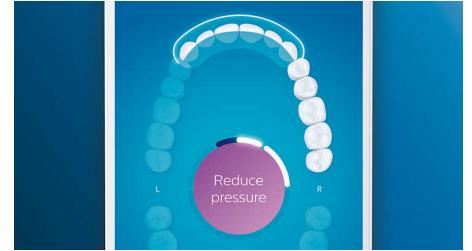

Whiter teeth, fast

Click on the W3 Premium White brush head to remove surface stains and reveal your whitest smile. With its densely packed central stain removal bristles, it's clinically proven to remove up to 100% more stains in just three days.**

Never miss a spot

The Philips Sonicare app lets you know when you've achieved a thorough clean, and coaches you to be a better, more mindful brusher.

TouchUp feature

If you happen to miss a spot while brushing your teeth, your app's TouchUp feature will show you. You can then go back for a second pass, and be confident you are getting a complete clean, every time.

Focus areas and goal-setting

Any trouble areas your dentist has pointed out? We'll highlight them on your in-app 3D mouth map and remind you to pay extra attention to these areas.

Too much pressure?

You might not notice when you brush too hard, but your DiamondClean Smart will. If you use too much pressure, the light ring on the end of your handle will flash. This is a gentle reminder to ease off the pressure and let your brush head do the work. 7 out of 10 people found that this feature helped them to become a better brusher.