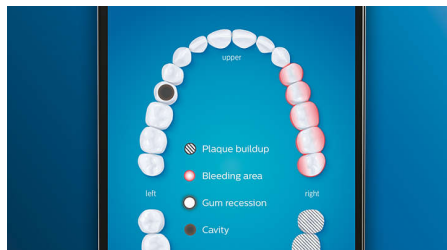

Care for your gums

Click on the G3 Premium Gum Care brush head to improve your gum health. Its smaller size and targeted gum line bristles deliver gentle yet effective cleaning along the gum line, where gum disease starts. It's clinically proven to deliver up to 100% less gum inflammation* and up to 7x healthier gums in just two weeks.*

Whiter teeth, fast

Click on the W3 Premium White brush head to remove surface stains and reveal your whitest smile. With its densely packed central stain removal bristles, it's clinically proven to remove up to 100% more stains in just three days.**

TongueCare+ tongue brush

Click on the TongueCare+ tongue brush to gently remove odor causing bacteria from the pores of your tongue. Its 240 specially designed MicroBristles get between all your tongue's ridges and grooves to remove bacteria and debris that lead to bad breath. Team with our antibacterial BreathRx tongue spray for superior cleaning and super fresh breath.

Focus areas and goal-setting

Any trouble areas your dentist has pointed out? We'll highlight them on your in-app 3D mouth map, and remind you to pay extra attention to these areas.

Never miss a spot

The Philips Sonicare app lets you know when you've achieved a thorough clean, and coaches you to be a better, more mindful brusher.