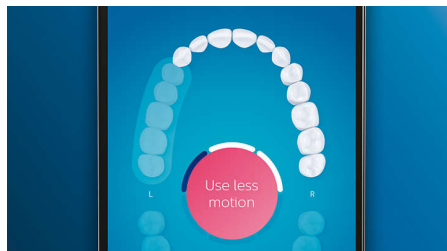

TongueCare+ tongue brush

Click on the TongueCare+ tongue brush to gently remove odor causing bacteria from the pores of your tongue. Its 240 specially designed MicroBristles get between all your tongue's ridges and grooves to remove bacteria and debris that lead to bad breath. Team with our antibacterial BreathRx tongue spray for superior cleaning and super fresh breath.

Focus areas and goal-setting

Any trouble areas your dentist has pointed out? We'll highlight them on your in-app 3D mouth map, and remind you to pay extra attention to these areas.

Never miss a spot

The Philips Sonicare app lets you know when you've achieved a thorough clean, and coaches you to be a better, more mindful brusher.

Easy does it

With an electric toothbrush, you let the brush do the work. We've built a scrubbing sensor into your handle as a gentle reminder to reduce scrubbing. This way, you can improve your technique and get a gentler, more effective clean.