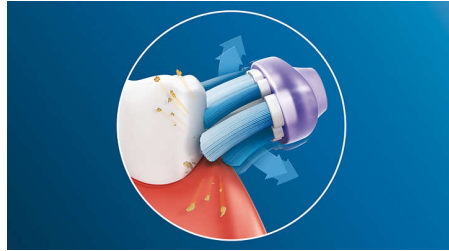

Say goodbye to plaque

Thanks to its flexible design, Premium Gum Care removes up to 10x more plaque than a manual toothbrush***. It moves to enhance our unique Philips Sonicare cleaning technology so that however you brush, you get an exceptional clean you can see and feel.