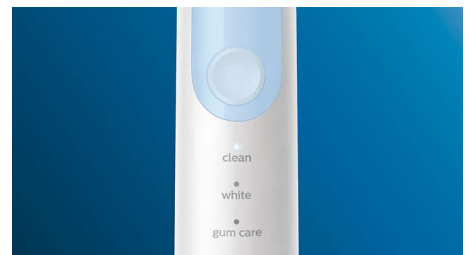

Philips Sonicare AirFloss
Electric Toothbrush &
Dental Flosser

w/5100 ProtectiveClean handle

1 nozzle
1 brush head

HX8272/21

Don't floss? Then AirFloss.

Removes plaque where brushing can't

For those who don't floss consistently, AirFloss is an easy way to start cleaning between teeth. AirFloss can be used with mouthwash or water and features unique air and micro-droplet technology to help remove plaque in hard-to-reach areas.

Naturally whiter teeth

Click on the W2 Optimal White brush head to remove surface stains and reveal a whiter smile. With its densely packed central stain-removal bristles, it's clinically proven to whiten teeth in just one week.

Three modes

With a choice of three modes, this toothbrush allows you to customise brushing to your own needs. Clean mode is standard for superior cleaning. White is the ideal mode for removing surface stains. And Gum Care mode adds an extra minute of reduced-power brushing, so you can gently massage your gums.