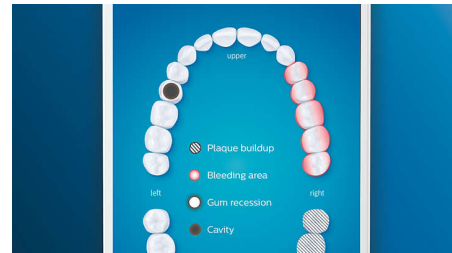

## Premium All-in-One brush head

Clean without compromise with the A3 Premium All-in-One brush head. Our all-time best has angled bristles to help remove up to 20x more plaque even in hard-to-reach areas\*. Triangular tips work to remove up to 100% more stains in less than two days\*\*. And longer bristles clean deep for gums that are up to 15x healthier in just two weeks\*\*. All that without ever switching brush heads. Did you know: brush heads become less effective after 3 months of use? Our BrushSync™ feature can remind you when it's almost time for a replacement.

## Care for your gums

Click on the G3 Premium Gum Care brush head to improve your gum health. Its smaller size and targeted gum line bristles deliver gentle yet effective cleaning along the gum line, where gum disease starts. It's clinically proven to deliver up to 100% less gum inflammation\*\*\*\* and up to 7x healthier gums in just two weeks.\*\*\*\*

## TongueCare+ tongue brush

Click on the TongueCare+ tongue brush to gently remove odor causing bacteria from the pores of your tongue. Its 240 specially

designed MicroBristles get between all your tongue's ridges and grooves to remove bacteria and debris that lead to bad breath. Team with our antibacterial BreathRx tongue spray for superior cleaning and super fresh breath.

## Focus areas and goal-setting

Any trouble areas your dentist has pointed out? We'll highlight them on your in-app 3D mouth map, and remind you to pay extra attention to these areas.