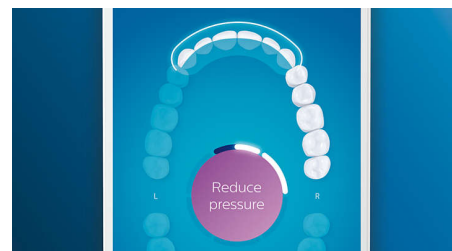

## Focus areas and goal-setting

Any trouble areas your dentist has pointed out? We'll highlight them on your in-app 3D mouth map, and remind you to pay extra attention to these areas.

## Too much pressure?

You might not notice when you brush too hard, but your DiamondClean Smart will. If you use too much pressure, the light ring on the end of your handle will flash. This is a gentle reminder to ease off the pressure, and let your brush head do the work. 7 out of 10 people found this feature helped them become a better brusher.