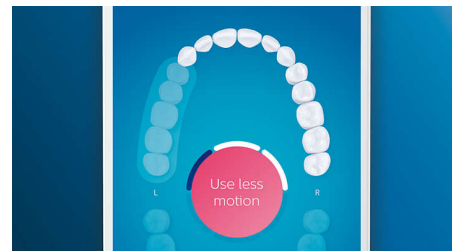

Never miss a spot

The Philips Sonicare app lets you know when you've achieved a thorough clean, and coaches you to be a better, more mindful brusher.