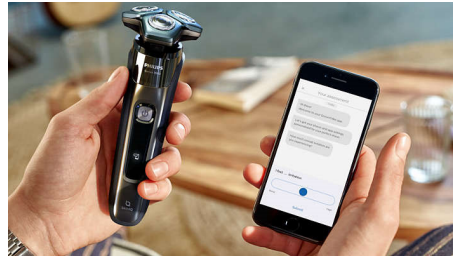

Personalization via app

Pair your Philips electric shaver to the GroomTribe app and prepare to master your technique. Just track your progress and personalize your routine to achieve a shave that's both close and kind.