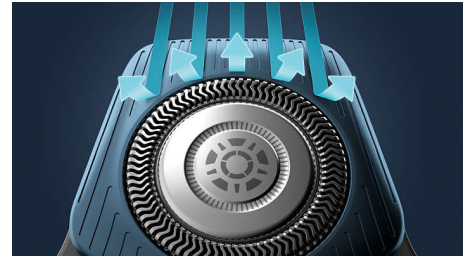

Power Adapt sensor

The electric shaver has intelligent facial-hair sensor that reads hair density 125 times per second. The technology auto-adapts cutting power for an effortless and gentle shave.

360-D Flexing heads

Designed to follow the contours of your face, this Philips electric shaver has fully flexible heads that turn 360° for a thorough and comfortable shave.

Hair-Guide precision heads

This new shape precision shaver is enhanced with hair guiding channels for optimal cutting and skin comfort.