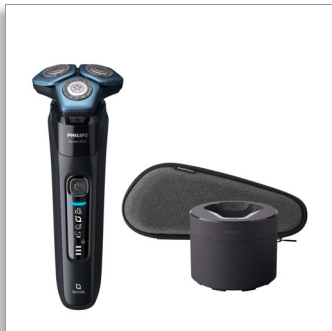

Philips Shaver series 7000
Wet & Dry electric shaver

Protective SkinGlide coating

SteelPrecision blades
Motion Control sensor
360-D Flexing heads

S7783/50

Close shave, advanced skin protection with SkinIQ Technology

The Philips Series 7000 glides smoothly over your skin, while cutting each hair close - even on 3-day beards. Equipped with advanced SkinIQ technology, the shaver senses, adapts and guides on the correct motion, for better skin protection.

For a convenient shave

- Choose a convenient dry or refreshing wet shave
- Even-up your mustache and sideburns
- Powerful cleaning pod for maintenance and hygiene
- 60 minutes of shaving from a 1-hour charge
- Fully charged in one hour

Designed to follow the contours of your face, this Philips electric shaver has fully flexible heads that turn 360° for a thorough and comfortable shave.

Hair-Guide precision heads

This new shape precision shaver is enhanced with hair guiding channels for optimal cutting and skin comfort.