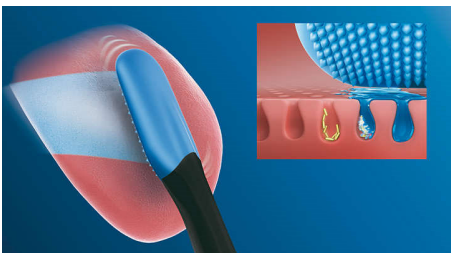

Get your tongue truly clean

To get your tongue truly clean, you need to be able to reach everywhere. Thanks to its ergonomic shape, the TongueCare+ tongue brush lets you do this in comfort. The small and flexible head makes it easy to clean away bad-breath bacteria in every nook and cranny.