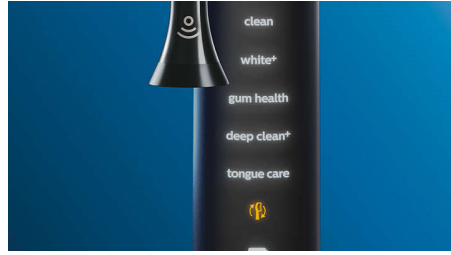

HX8071/33

Highlights

BreathRx tongue spray

Smelly VSC gases are no match for our BreathRx tongue spray, which is proven to kill odour-causing bacteria and neutralise bad breath instantly. The special formula coats your tongue and keeps it lubricated for a gentle cleaning experience with the TongueCare+ tongue brush. The cool mint flavour leaves your mouth feeling fresh and clean.

Easy to click on

The TongueCare+ tongue brush quickly transforms your Philips Sonicare toothbrush into a sonic-powered tongue cleaner. Each tongue brush clicks onto your Philips Sonicare toothbrush handle, just like a standard brush head. Simple to use, replace and clean, these innovative tongue brushes are compatible with all Philips Sonicare click-on toothbrush handles, so it couldn't be easier to add tongue cleaning to your daily oral care routine. It fits all Philips Sonicare toothbrush handles except PowerUp Battery and Essence.

Get your tongue truly clean

To get your tongue truly clean, you need to be able to reach everywhere. Thanks to its ergonomic shape, the TongueCare+ tongue brush lets you do this in comfort. The small and flexible head makes it easy to clean away bad-breath bacteria in every nook and cranny.

Smart mode-pairing

Our smart TongueCare+ tongue brush has a microchip inside that communicates with the toothbrush handle. So when you click it on, the handle automatically recognises it and selects the appropriate mode and intensity level to optimise your tongue-cleaning performance. All you have to do is to press the power button.