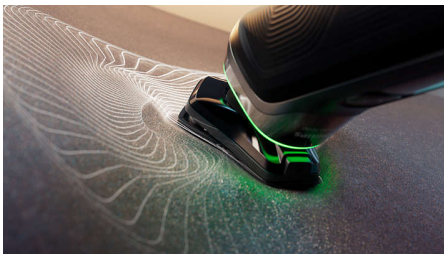

## Pressure Guard sensor

Using the right pressure is key for closeness and skin protection. Advanced sensors in the shaver read the pressure you apply, and the innovative light signal shows when you are pressing too hard or too little. For a personalized shave that is just right for you.

## Motion Control sensor

Motion-sensing technology tracks how you shave and guides you to a more efficient technique via our GroomTribe app. After just three shaves, the majority of men achieved a better shaving technique for fewer passes\*\*.