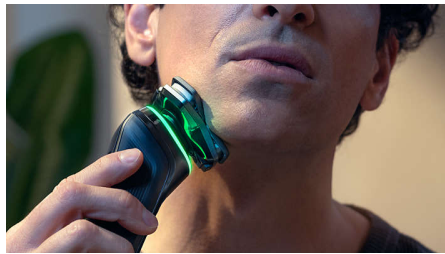

## Pressure Guard sensor

Using the right pressure is key for closeness and skin protection. Advanced sensors in the shaver read the pressure you apply, and the innovative light signal shows when you are pressing too hard or too little. For a personalized shave that is just right for you.

## Protective SkinGlide coating

A protective coating lies between the shaver heads and your skin. Made of up to 2.000 micro-spheres coat every square millimeter. Minimize irritation by reducing 25% of friction on skin\*\*\*.

## Power Adapt sensor

The intelligent facial-hair sensor reads hair density 500 times per second. The technology auto-adapts cutting power for an effortless and gentle shave.

## 360-D Flexing heads

Designed to follow the contours of your face, this Philips electric shaver has fully flexible heads that turn 360° for a thorough and comfortable shave.