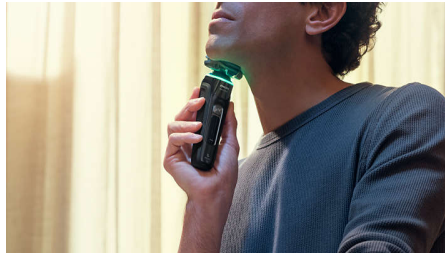

## Pressure Guard sensor

Using the right pressure is key for closeness and skin protection. Advanced sensors in the shaver read the pressure you apply, and the innovative light signal shows when you are pressing too hard or too little. For a personalized shave that is just right for you.

## Motion Control sensor

Motion-sensing technology tracks how you shave and guides you to a more efficient technique via our GroomTribe app. After just three shaves, the majority of men achieved a better shaving technique for fewer passes\*\*.

## Protective SkinGlide coating

A protective coating lies between the shaver heads and your skin. Made of up to 2.000 micro-spheres coat every square millimeter. Minimize irritation by reducing 25% of friction on skin\*\*\*.

## Power Adapt sensor

The intelligent facial-hair sensor reads hair density 500 times per second. The technology auto-adapts cutting power for an effortless and gentle shave.