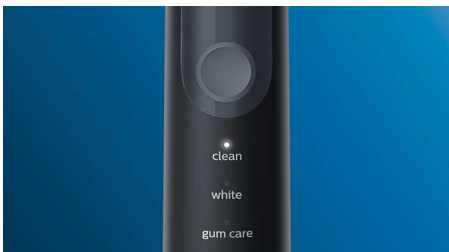

PHILIPS

sonicare

Sonic electric
toothbrush

ProtectiveClean
5100

Built-in pressure sensor

3 modes

1 x BrushSync feature

Travel case

Optimise your brushing

- Choose from three modes

Highlights

Naturally whiter teeth

Click on the W2 Optimal White brush head to remove surface stains and reveal a whiter smile. With its densely packed central stain-removal bristles, it's clinically proven to whiten teeth in just one week.

Improves gum health

Densely packed, high-quality bristles give you an extra gentle brushing to remove plaque along the gum line to improve gum health up to 100% more than a manual toothbrush. And the specially curved power tip makes reaching the teeth at the back of your mouth a breeze.

Three modes

With a choice of three modes, this toothbrush allows you to customise brushing to your own needs. Clean mode is standard for superior cleaning. White is the ideal mode for removing

surface stains. And Gum Care mode adds an extra minute of reduced-power brushing, so you can gently massage your gums.