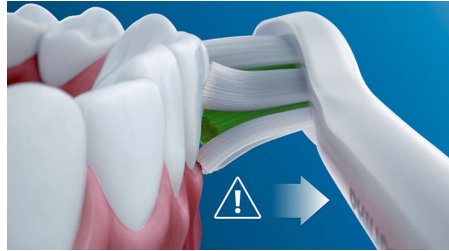

Improves patients' oral health

- Fillings, crowns, or sensitive areas? Not to worry.

Designed around your patient

- A great way to get used to your new toothbrush
- Encouragement to brush thoroughly
- Just the ticket for patients on the go

Highlights

Remove up to 7x more plaque

Click on our InterCare brush head to improve gum health in just 2 weeks. Extra-long bristles help remove more plaque in hard-to-reach spots and between teeth for healthy gums.

Too much pressure?

Patients may not notice if they are brushing too hard, but their toothbrush will. If patients start taking it out on their gums, the toothbrush will make a pulsing sound as a reminder to ease off on the pressure.