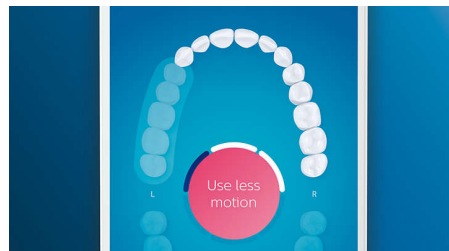

Whiter teeth, fast

Click on the W3 Premium White brush head to remove surface stains and reveal your whitest smile. With its densely packed central stain removal bristles, it's clinically proven to remove up to 100% more stains in just three days.**

TongueCare+ tongue brush

Click on the TongueCare+ tongue brush to gently remove odor causing bacteria from the pores of your tongue. Its 240 specially designed MicroBristles get between all your tongue's ridges and grooves to remove bacteria and debris that lead to bad breath. Team with our antibacterial BreathRx tongue spray for superior cleaning and super fresh breath.

Focus areas and goal-setting

Any trouble areas your dentist has pointed out? We'll highlight them on your in-app 3D mouth map, and remind you to pay extra attention to these areas.

Never miss a spot

The Philips Sonicare app lets you know when you've achieved a thorough clean, and coaches you to be a better, more mindful brusher.

Easy does it

With an electric toothbrush, you let the brush do the work. We've built a scrubbing sensor into your handle as a gentle reminder to reduce scrubbing. This way, you can improve your technique and get a gentler, more effective clean.