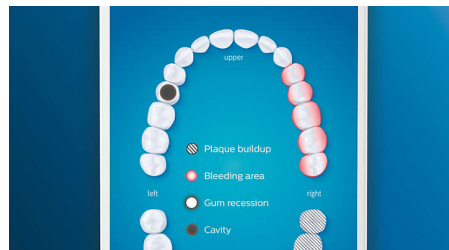

Care for your gums

Click on the G3 Premium Gum Care brush head to improve your gum health. Its smaller size and targeted gum line bristles deliver gentle yet effective cleaning along the gum line, where gum disease starts. It's clinically proven to deliver up to 100% less gum inflammation* and up to 7x healthier gums in just two weeks.*

Whiter teeth, fast

Click on the W3 Premium White brush head to remove surface stains and reveal your whitest smile. With its densely packed central stain removal bristles, it's clinically proven to remove up to 100% more stains in just three days.**

TongueCare+ tongue brush

Click on the TongueCare+ tongue brush to gently remove odor causing bacteria from the pores of your tongue. Its 240 specially designed MicroBristles get between all your tongue's ridges and grooves to remove bacteria and debris that lead to bad breath. Team with our antibacterial BreathRx tongue spray for superior cleaning and super fresh breath.

Focus areas and goal-setting

Any trouble areas your dentist has pointed out? We'll highlight them on your in-app 3D mouth map, and remind you to pay extra attention to these areas.

Never miss a spot

The Philips Sonicare app lets you know when you've achieved a thorough clean, and coaches you to be a better, more mindful brusher.