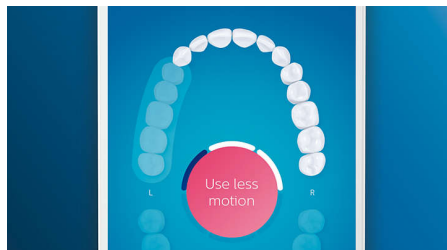

Never miss a spot

The Philips Sonicare app lets you know when you've achieved a thorough clean, and coaches you to be a better, more mindful brusher.