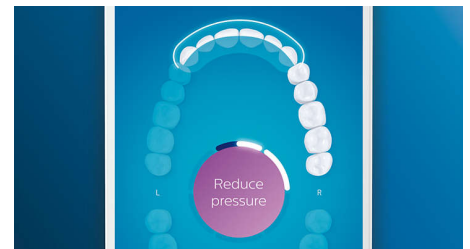

## TouchUp feature

If you happen to miss a spot while brushing your teeth, your app's TouchUp feature will show you. You can then go back for a second pass, and be confident you are getting a complete clean, every time.

## Too much pressure?

You might not notice when you brush too hard, but your DiamondClean Smart will. If you use too much pressure, the light ring on the end of your handle will flash. This is a gentle reminder to ease off the pressure, and let your brush head do the work. 7 out of 10 people found this feature helped them become a better brusher.