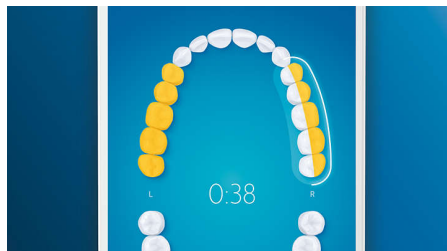

## Whiter teeth, fast

Click on the W3 Premium White brush head to remove surface stains and reveal your whitest smile. With its densely packed central stain removal bristles, it's clinically proven to remove up to 100% more stains in just three days.\*\*

## TongueCare+ tongue brush

Click on the TongueCare+ tongue brush to gently remove odor causing bacteria from the pores of your tongue. Its 240 specially designed MicroBristles get between all your tongue's ridges and grooves to remove bacteria and debris that lead to bad breath. Team with our antibacterial BreathRx tongue spray for superior cleaning and super fresh breath.

## TouchUp feature

If you happen to miss a spot while brushing your teeth, your app's TouchUp feature will show you. You can then go back for a second pass, and be confident you are getting a complete clean, every time.