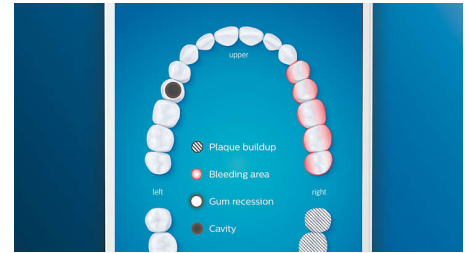

## Never miss a spot

The Philips Sonicare app lets you know when you've achieved a thorough clean, and coaches you to be a better, more mindful brusher.

## TouchUp feature

If you happen to miss a spot while brushing your teeth, your app's TouchUp feature will show you. You can then go back for a second pass, and be confident you are getting a complete clean, every time.

## Focus areas and goal-setting

Any trouble areas your dentist has pointed out? We'll highlight them on your in-app 3D mouth map, and remind you to pay extra attention to these areas.