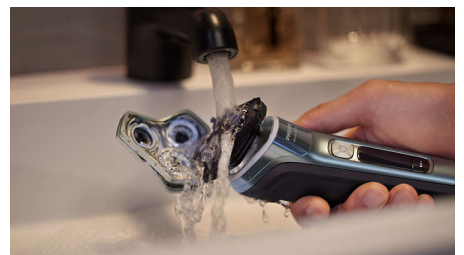

One-Touch open

Clean the shaver with ease. At the touch of a button, flip open the shaver head and rinse with water.