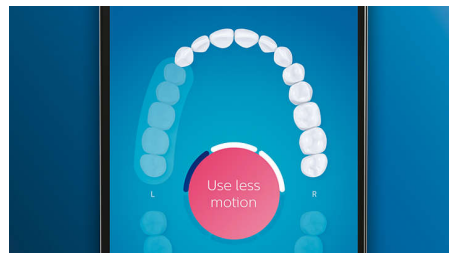

TongueCare+ tongue brush

Click on the TongueCare+ tongue brush to gently remove odour-causing bacteria from the pores of your tongue. Its 240 specially designed MicroBristles get between all your tongue's ridges and grooves to remove bacteria and debris that lead to bad breath. Team with our antibacterial BreathRx tongue spray for superior cleaning and super-fresh breath.

Focus areas and goal-setting

Any trouble areas your dentist has pointed out? We'll highlight them on your in-app 3D mouth map and remind you to pay extra attention to these areas.

Never miss a spot

The Philips Sonicare app lets you know when you've achieved a thorough clean and coaches you to be a better, more mindful brusher.

Easy does it

With an electric toothbrush, you let the brush do the work. We've built a scrubbing sensor into your handle as a gentle reminder to reduce scrubbing. This way, you can improve your technique and get a gentler, more effective clean.