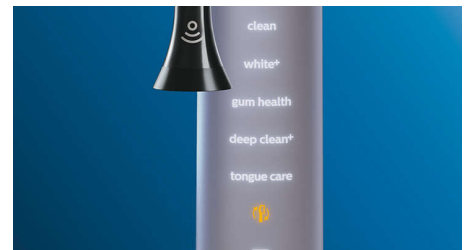

BrushSync mode pairing

Wondering which mode and intensity you should use? Wonder no longer. A microchip in your brush head tells your DiamondClean Smart sonic toothbrush which one you're using. So if you click on a gum-care brush head, for example, your toothbrush knows to select the optimal mode and intensity to provide gentle yet effective care for your gums. All you need to do is to press the power button.