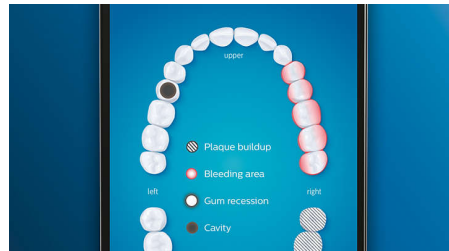

Care for your gums

Click on the G3 Premium Gum Care brush head to improve your gum health. Its smaller size and targeted gumline bristles deliver gentle yet effective cleaning along the gum line, where gum disease starts. It's clinically proven to deliver up to 100% less gum inflammation* and up to 7 x healthier gums in just two weeks.*

Whiter teeth, fast

Click on the W3 Premium White brush head to remove surface stains and reveal your whitest smile. With its densely packed central stain removal bristles, it's clinically proven to remove up to 100% more stains in just three days.**

TongueCare+ tongue brush

Click on the TongueCare+ tongue brush to gently remove odour-causing bacteria from the pores of your tongue. Its 240 specially designed MicroBristles get between all your tongue's ridges and grooves to remove bacteria and debris that lead to bad breath. Team with our antibacterial BreathRx tongue spray for superior cleaning and super-fresh breath.

Focus areas and goal-setting

Any trouble areas your dentist has pointed out? We'll highlight them on your in-app 3D mouth map and remind you to pay extra attention to these areas.

Never miss a spot

The Philips Sonicare app lets you know when you've achieved a thorough clean and coaches you to be a better, more mindful brusher.